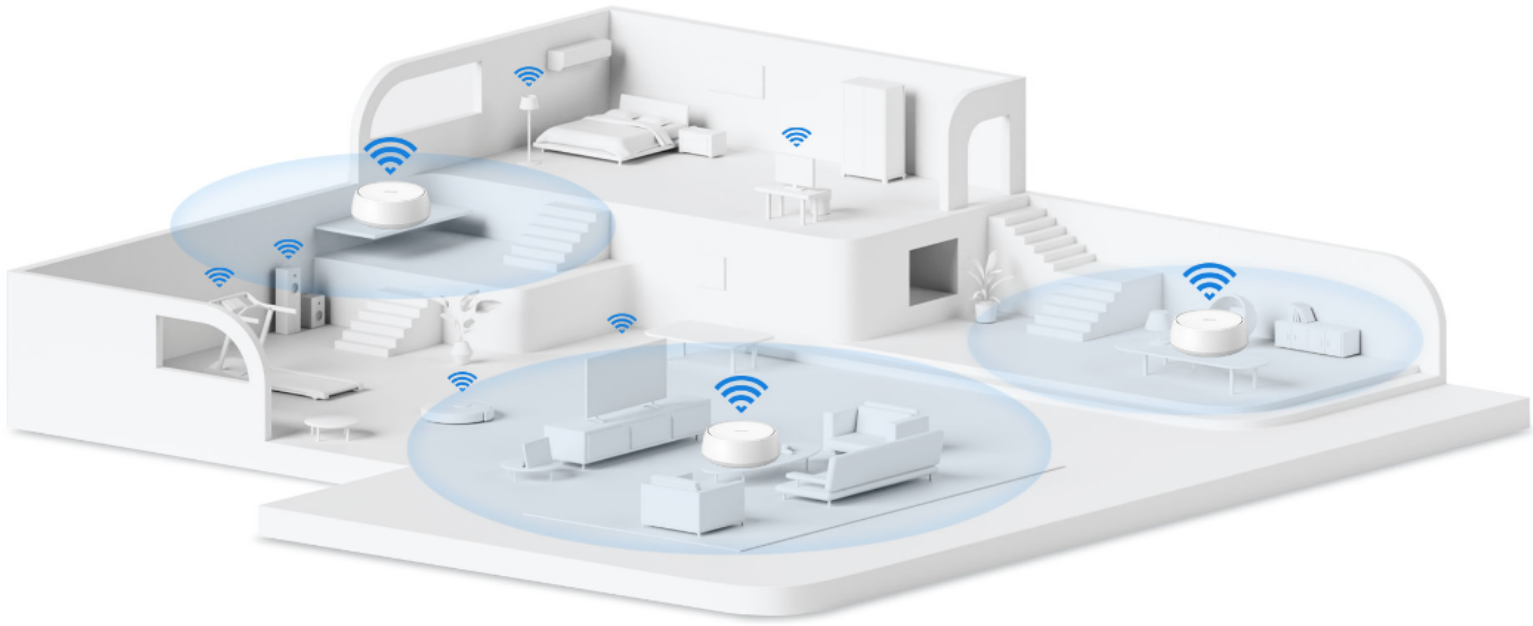

Private IoT Network for More Security

Set up a separate WiFi for IoT devices and overlay HomeShield and advanced WPA3 encryption** to better protect the security of your home network and IoT devices.

Seamless AI-Driven Mesh

Uninterrupted Streaming when Moving Between Rooms

Deco Mesh forms a unified network with a single network name. With built-in AI-Roaming technology, it creates the ideal WiFi solution with its advanced algorithms and self-learning. Walk through your home and enjoy seamless streaming at the fastest possible speeds.†

Seamless Roaming with One WiFi Name

Sophisticated Algorithms

Seamless AI-Driven Mesh

Customized WiFi