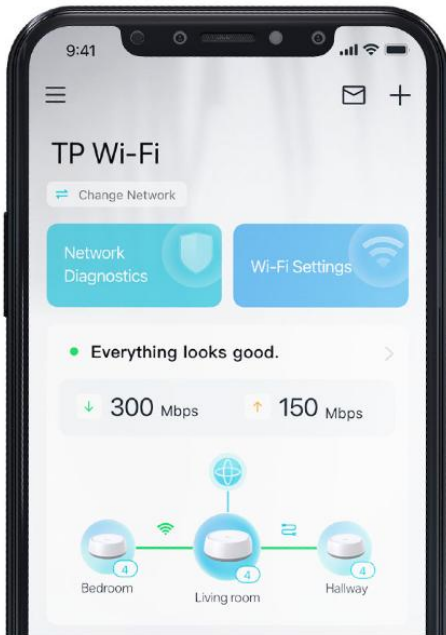

Uninterrupted Streaming when Moving Between Rooms

Deco Mesh forms a unified network with a single network name. With built-in AI-Roaming technology, it creates the ideal WiFi solution with its advanced algorithms and self-learning. Walk through your home and enjoy seamless streaming at the fastest possible speeds.†

Seamless Roaming with One WiFi Name

Sophisticated Algorithms

Seamless AI-Driven Mesh

Customized WiFi

AI-Roaming Greatly Improves Your Overall WiFi Performance

Comparison of Actual Network Speeds

Simple. Easy. Yet Powerful.

Setup and manage your network anytime and anywhere on the friendly TP-Link Deco app. In just three easy steps your entire home can be blanketed in strong and reliable WiFi.

- 1 CONNECT**
to a modem and power on both.
- 2 DOWNLOAD**
and launch the Deco app.
- 3 CONFIGURE**
by following the in-app instructions.

Easy Management

Manage your WiFi at home or away on the Deco app. See every connected device, prioritize your own, and set up a guest network.

Voice Control

Use an Amazon Alexa or Google Assistant-enabled device to control Deco BE25 with just your voice.