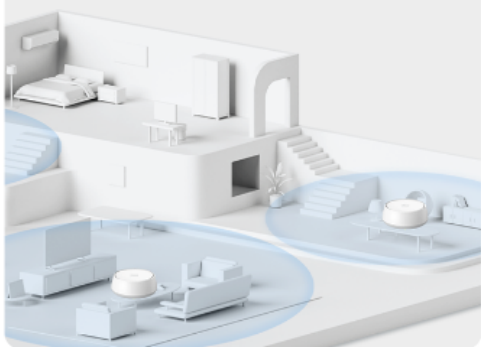

A True Whole Home
Multi-Gigabit Mesh WiFi