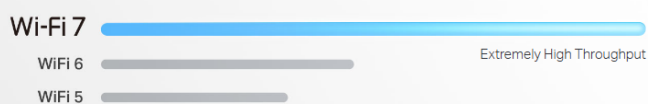

Wi-Fi 7

Dual-Band WiFi 7
Speeds up to **5000 Mbps**

A True Whole Home
Multi-Gigabit Mesh WiFi

The Ultimate **2.5G**
Connectivity
Wired and Wireless

Connect Over
150 Devices

Seamless AI
Roaming

Multi-Link
Operation

4K-QAM

Wireless and Wired
Combined Backhaul

TP-Link
HomeShield

WiFi 7, WiFi Like Never Before

WiFi 7 offers accelerated throughput, lower latency, stronger anti-jamming, and higher efficiency. Join the league of pros and experience the sheer performance of the next generation of WiFi.

[Watch Video](#)

[Learn more about Wi-Fi 7](#)

Wi-Fi 7