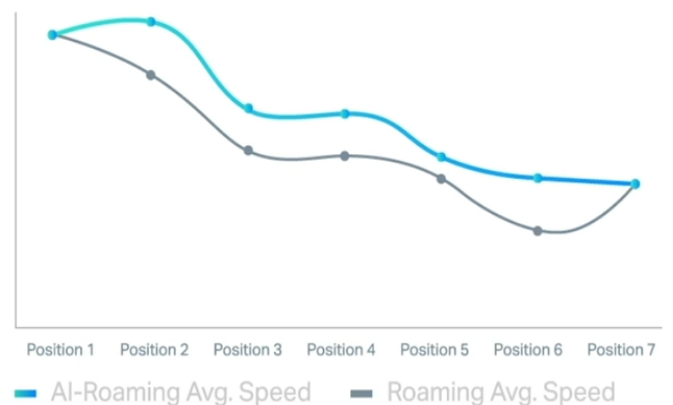

Seamless Roaming with One WiFi Name

Sophisticated Algorithms

Seamless AI-Driven Mesh

Customized WiFi

AI-Roaming Greatly Improves Your Overall WiFi Performance

Comparison of Actual Network Speeds

Simple. Easy. Yet Powerful.